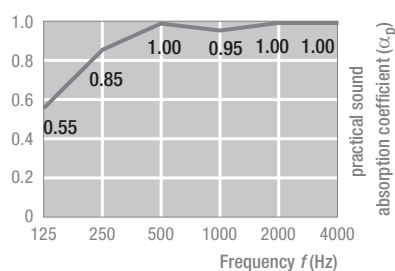

THERMATEX® Alpha ONE

■ THERMATEX® Alpha ONE is a new wet-felt mineral tile which provides highest sound absorption values. With a strong white acoustic fleece THERMATEX® Alpha ONE offers a smooth, elegant surface finish. The combination of bio-soluble mineral wool with clay and starch provides excellent physical characteristics.

SYSTEM	■ Exposed Grid System, demountable ceiling
Dimensions	■ 600 x 600 mm, 600 x 1200 mm
Thickness / Weight	■ 24 mm (approx. 3.3 kg/m ²)
Colour	■ white similar to RAL 9010
Edge details	■ SK, VT24 other edge profiles on request

TECHNICAL PERFORMANCE

Building material class	■ A2-s1, d0 as per EN 13501-1
Fire rating	■ Group 1S (as per test certificate)
Sound absorption	■ NRC = 1.00 as per ASTM C 423
Sound attenuation	■ CAC = 29 dB as per ASTM E413-10 (24 mm thickness, according to test report)
Light reflectance	■ 88%
Thermal conductivity	■ $\lambda = 0.040$ W/mK as per EN 12667
Air permeability	■ PM1 (≤ 30 m ³ /hm ²) as per DIN 18177
Humidity	■ up to 95% RH
Clean room classification	■ class 4 as per ISO 14644-1
Interior air	■ Indoor air comfort GOLD status